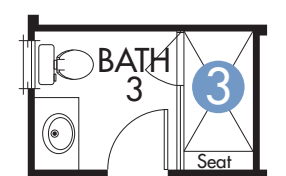

Optional Bar

Optional Wine

Optional Flex

Optional Prep Kitchen

Optional Hobby

Optional Shower at Bath 3

Main Floor

Optional Shower at Bath 4

Optional Shower at Bath 5

Optional Bedroom 6/Bath 6

Second Floor

Optional Coffee Bar

The New Home Company  
 Topaz  
 Plan 2XBR  
 Original: 4-28-17  
 Revised: 6-29-17  
 Revised: 7-21-17  
 Revised: 1-8-18  
 Revised: 3-8-18  
 Revised: 4-11-18  
 Revised: 4-18-18  
 Revised: 5-4-18  
 Revised: 8-6-18