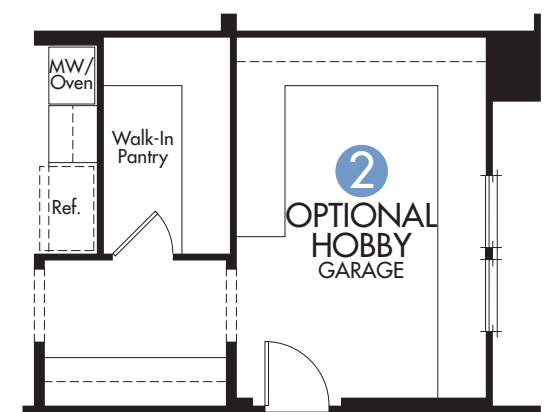

Optional Bar

Optional Wine

Optional Flex

Optional Prep Kitchen

Optional Hobby

Optional Shower at Bath 3

Main Floor

Optional Shower at Bath 4

Optional Shower at Bath 5

Optional Bedroom 6/Bath 6

Second Floor

Optional Coffee Bar

The New Home Company  
 Topaz  
 Plan 2XBR  
 Original: 4-28-17  
 Revised: 6-29-17  
 Revised: 7-21-17  
 Revised: 1-8-18  
 Revised: 3-8-18  
 Revised: 4-11-18  
 Revised: 4-18-18  
 Revised: 5-4-18  
 Revised: 8-6-18