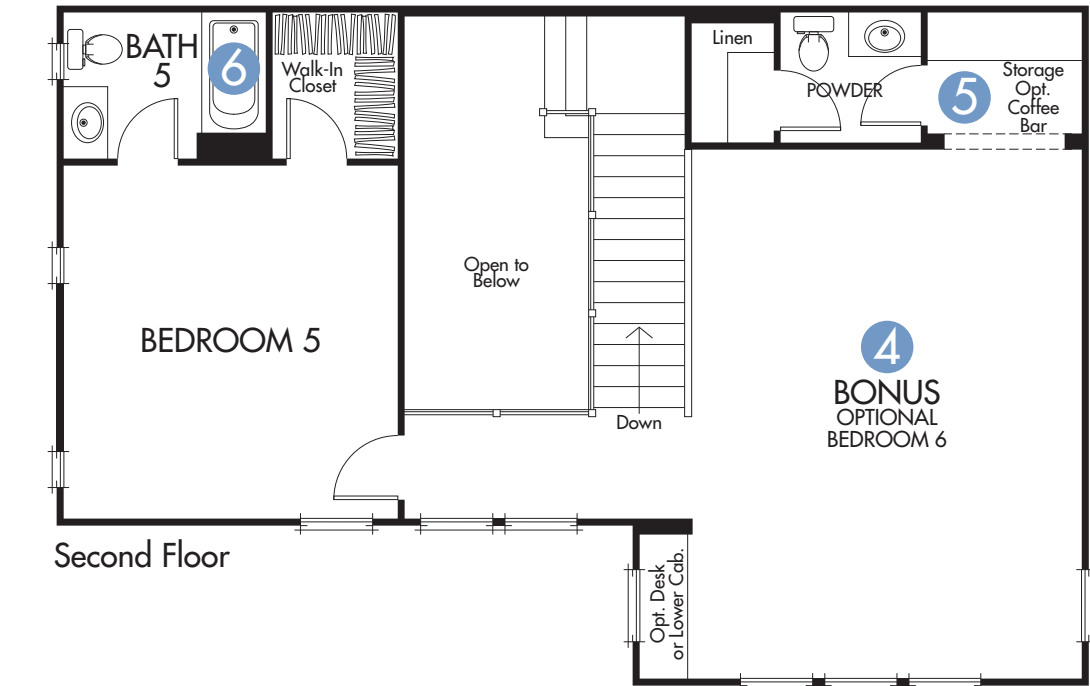

Optional Bar

Optional Wine

Optional Flex

Optional Prep Kitchen

Optional Hobby

Optional Shower at Bath 3

Main Floor

Optional Shower at Bath 4

Optional Shower at Bath 5

Optional Bedroom 6/Bath 6

Second Floor

Optional Coffee Bar

The New Home Company  
 Topaz  
 Plan 2XBR  
 Original: 4-28-17  
 Revised: 6-29-17  
 Revised: 7-21-17  
 Revised: 1-8-18  
 Revised: 3-8-18  
 Revised: 4-11-18  
 Revised: 4-18-18  
 Revised: 5-4-18  
 Revised: 8-6-18