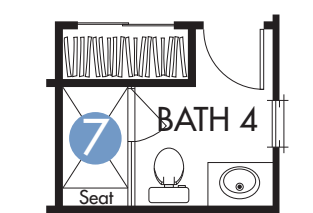

Optional Bar

Optional Wine

Optional Flex

Optional Prep Kitchen

Optional Hobby

Optional Shower at Bath 3

Main Floor

Optional Shower at Bath 4

Optional Shower at Bath 5

Optional Bedroom 6/Bath 6

Second Floor

Optional Coffee Bar

The New Home Company  
 Topaz  
 Plan 2XBR  
 Original: 4-28-17  
 Revised: 6-29-17  
 Revised: 7-21-17  
 Revised: 1-8-18  
 Revised: 3-8-18  
 Revised: 4-11-18  
 Revised: 4-18-18  
 Revised: 5-4-18  
 Revised: 8-6-18