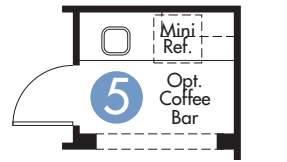

Optional Bar

Optional Wine

Optional Flex

Optional Prep Kitchen

Optional Hobby

Optional Shower at Bath 3

Main Floor

Optional Shower at Bath 4

Optional Shower at Bath 5

Optional Bedroom 6/Bath 6

Second Floor

Optional Coffee Bar

The New Home Company  
 Topaz  
 Plan 2XBR  
 Original: 4-28-17  
 Revised: 6-29-17  
 Revised: 7-21-17  
 Revised: 1-8-18  
 Revised: 3-8-18  
 Revised: 4-11-18  
 Revised: 4-18-18  
 Revised: 5-4-18  
 Revised: 8-6-18