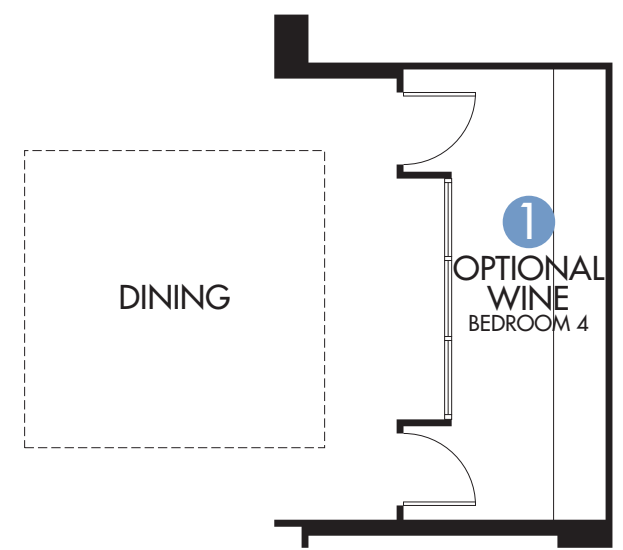

Optional Bar

Optional Wine

Optional Flex

Optional Prep Kitchen

Optional Hobby

Optional Shower at Bath 3

Main Floor

Optional Shower at Bath 4

Optional Shower at Bath 5

Optional Bedroom 6/Bath 6

Second Floor

Optional Coffee Bar

The New Home Company  
 Topaz  
 Plan 2XBR  
 Original: 4-28-17  
 Revised: 6-29-17  
 Revised: 7-21-17  
 Revised: 1-8-18  
 Revised: 3-8-18  
 Revised: 4-11-18  
 Revised: 4-18-18  
 Revised: 5-4-18  
 Revised: 8-6-18