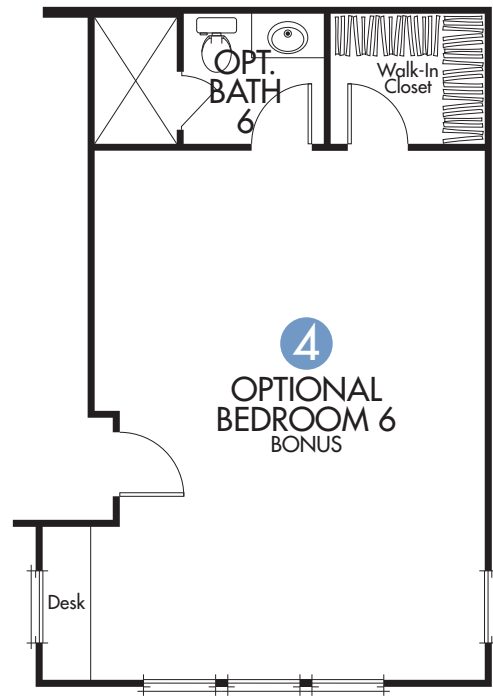

Optional Bar

Optional Wine

Optional Flex

Optional Prep Kitchen

Optional Hobby

Optional Shower at Bath 3

Main Floor

Optional Shower at Bath 4

Optional Shower at Bath 5

Optional Bedroom 6/Bath 6

Second Floor

Optional Coffee Bar

The New Home Company  
 Topaz  
 Plan 2XBR  
 Original: 4-28-17  
 Revised: 6-29-17  
 Revised: 7-21-17  
 Revised: 1-8-18  
 Revised: 3-8-18  
 Revised: 4-11-18  
 Revised: 4-18-18  
 Revised: 5-4-18  
 Revised: 8-6-18