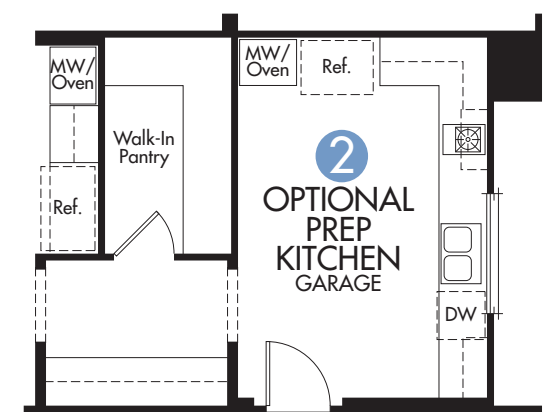

Optional Bar

Optional Wine

Optional Flex

Optional Prep Kitchen

Optional Hobby

Optional Shower at Bath 3

Main Floor

Optional Shower at Bath 4

Optional Shower at Bath 5

Optional Bedroom 6/Bath 6

Second Floor

Optional Coffee Bar

The New Home Company  
 Topaz  
 Plan 2XBR  
 Original: 4-28-17  
 Revised: 6-29-17  
 Revised: 7-21-17  
 Revised: 1-8-18  
 Revised: 3-8-18  
 Revised: 4-11-18  
 Revised: 4-18-18  
 Revised: 5-4-18  
 Revised: 8-6-18